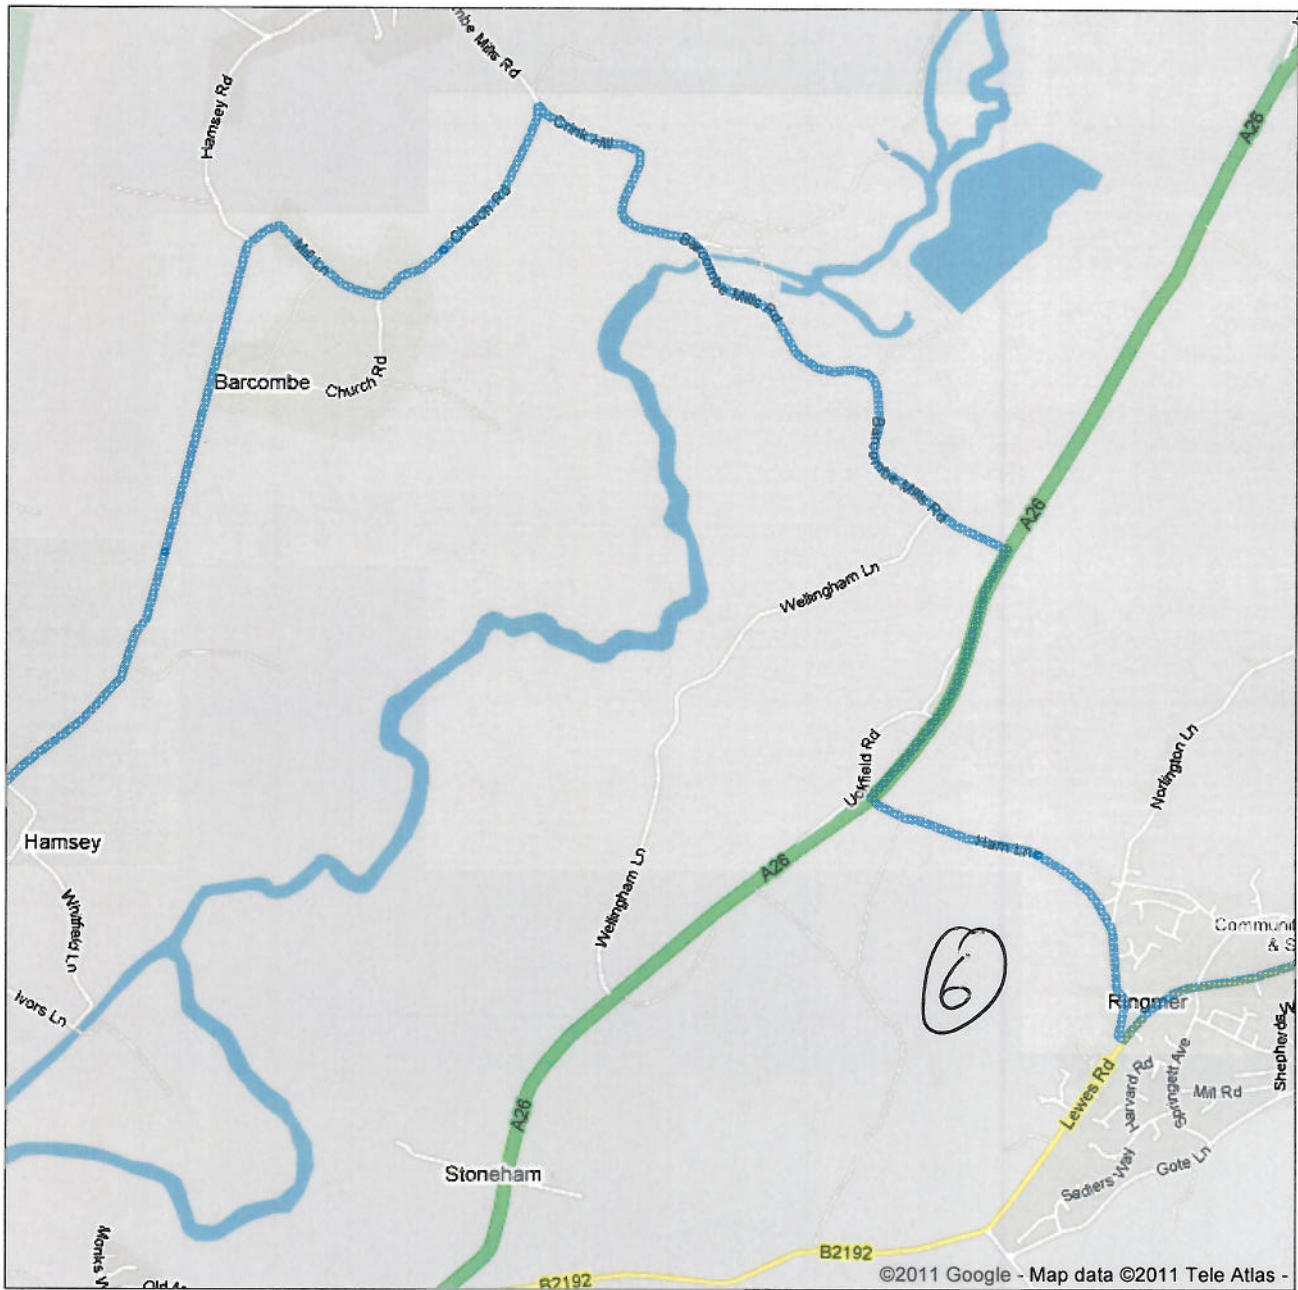

Directions to Hassocks Rd/B2116
84.4 mi – about 3 hours 5 mins

Directions to Hassocks Rd/B2116
84.4 mi – about 3 hours 5 mins

Directions to Hassocks Rd/B2116
84.4 mi – about 3 hours 5 mins

Directions to Hassocks Rd/B2116
82.8 mi – about 3 hours 4 mins

Directions to Hassocks Rd/B2116
84.4 mi – about 3 hours 5 mins

Directions to Hassocks Rd/B2116
84.4 mi – about 3 hours 5 mins

Directions to Hassocks Rd/B2116
84.4 mi – about 3 hours 5 mins

Directions to Hassocks Rd/B2116
84.4 mi – about 3 hours 5 mins

Directions to Hassocks Rd/B2116
84.4 mi – about 3 hours 5 mins

©2011 Google - Map data ©2011 Tele Atlas

Directions to Hassocks Rd/B2116
82.8 mi – about 3 hours 4 mins

Directions to Hassocks Rd/B2116
82.8 mi – about 3 hours 4 mins

Directions to Hassocks Rd/B2116
82.8 mi – about 3 hours 4 mins