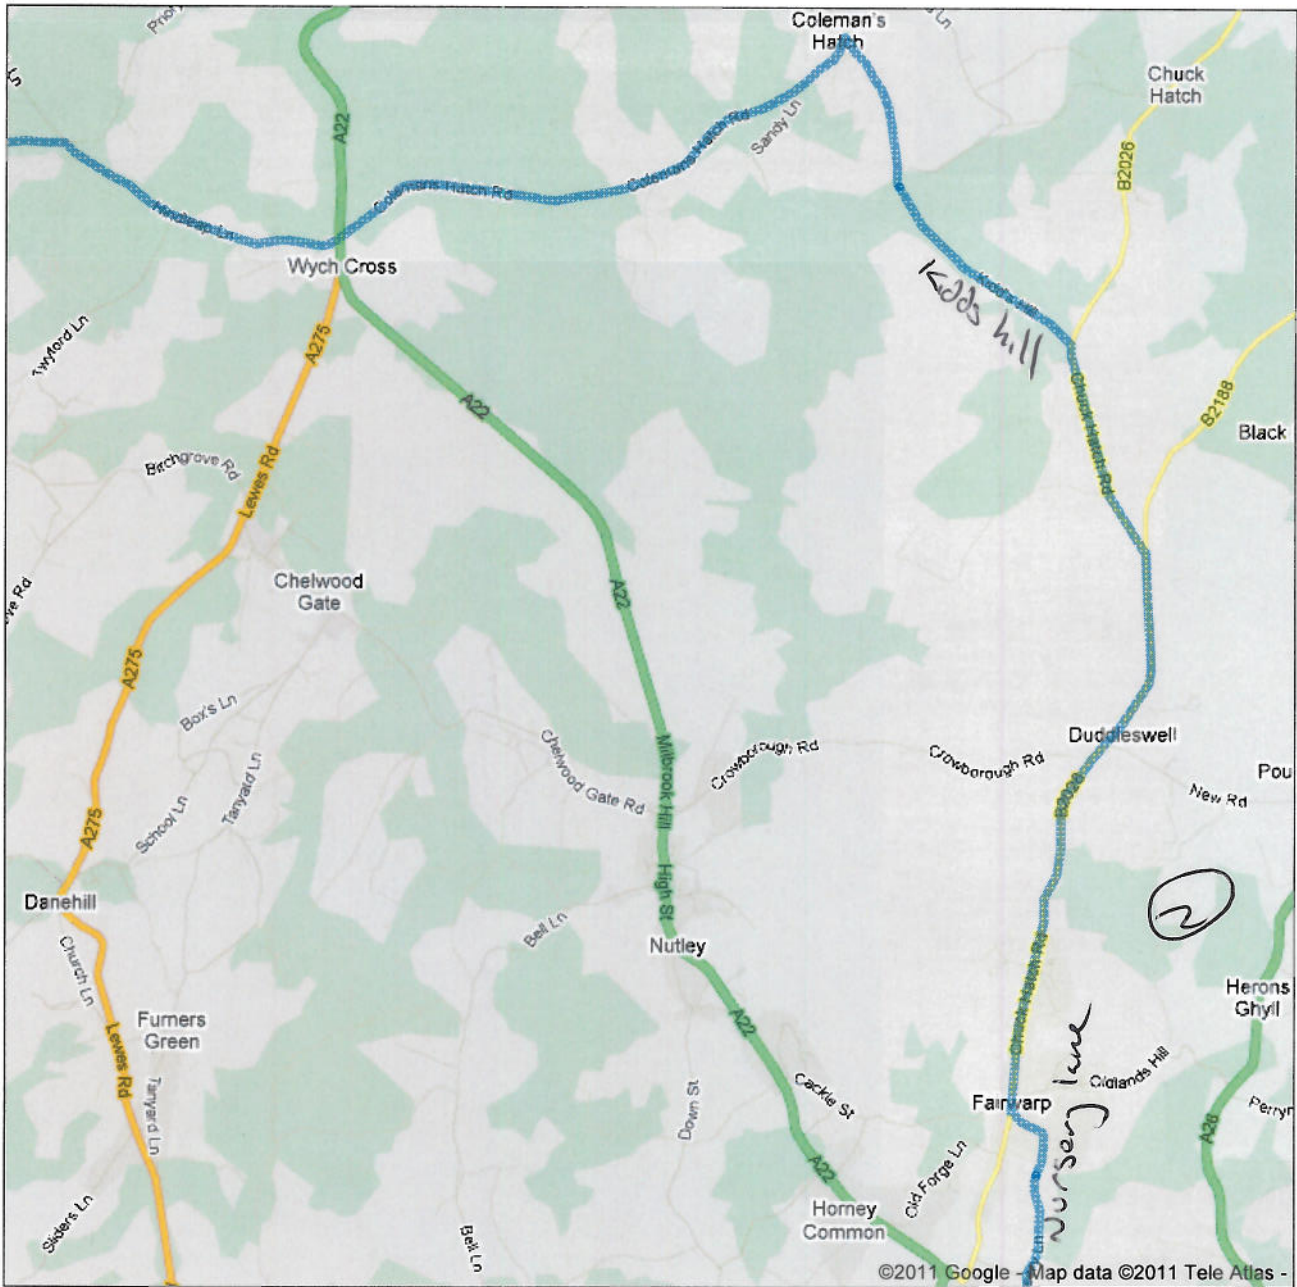

Directions to Hassocks Rd/B2116
84.4 mi – about 3 hours 5 mins

Directions to Hassocks Rd/B2116
84.4 mi – about 3 hours 5 mins

Directions to Hassocks Rd/B2116
84.4 mi – about 3 hours 5 mins

Directions to Hassocks Rd/B2116
82.8 mi – about 3 hours 4 mins

Directions to Hassocks Rd/B2116
84.4 mi – about 3 hours 5 mins

Directions to Hassocks Rd/B2116
84.4 mi – about 3 hours 5 mins

Directions to Hassocks Rd/B2116
84.4 mi – about 3 hours 5 mins

Directions to Hassocks Rd/B2116
84.4 mi – about 3 hours 5 mins

Directions to Hassocks Rd/B2116
84.4 mi – about 3 hours 5 mins

©2011 Google - Map data ©2011 Tele Atlas

Directions to Hassocks Rd/B2116
82.8 mi – about 3 hours 4 mins

Directions to Hassocks Rd/B2116
82.8 mi – about 3 hours 4 mins

Directions to Hassocks Rd/B2116
82.8 mi – about 3 hours 4 mins