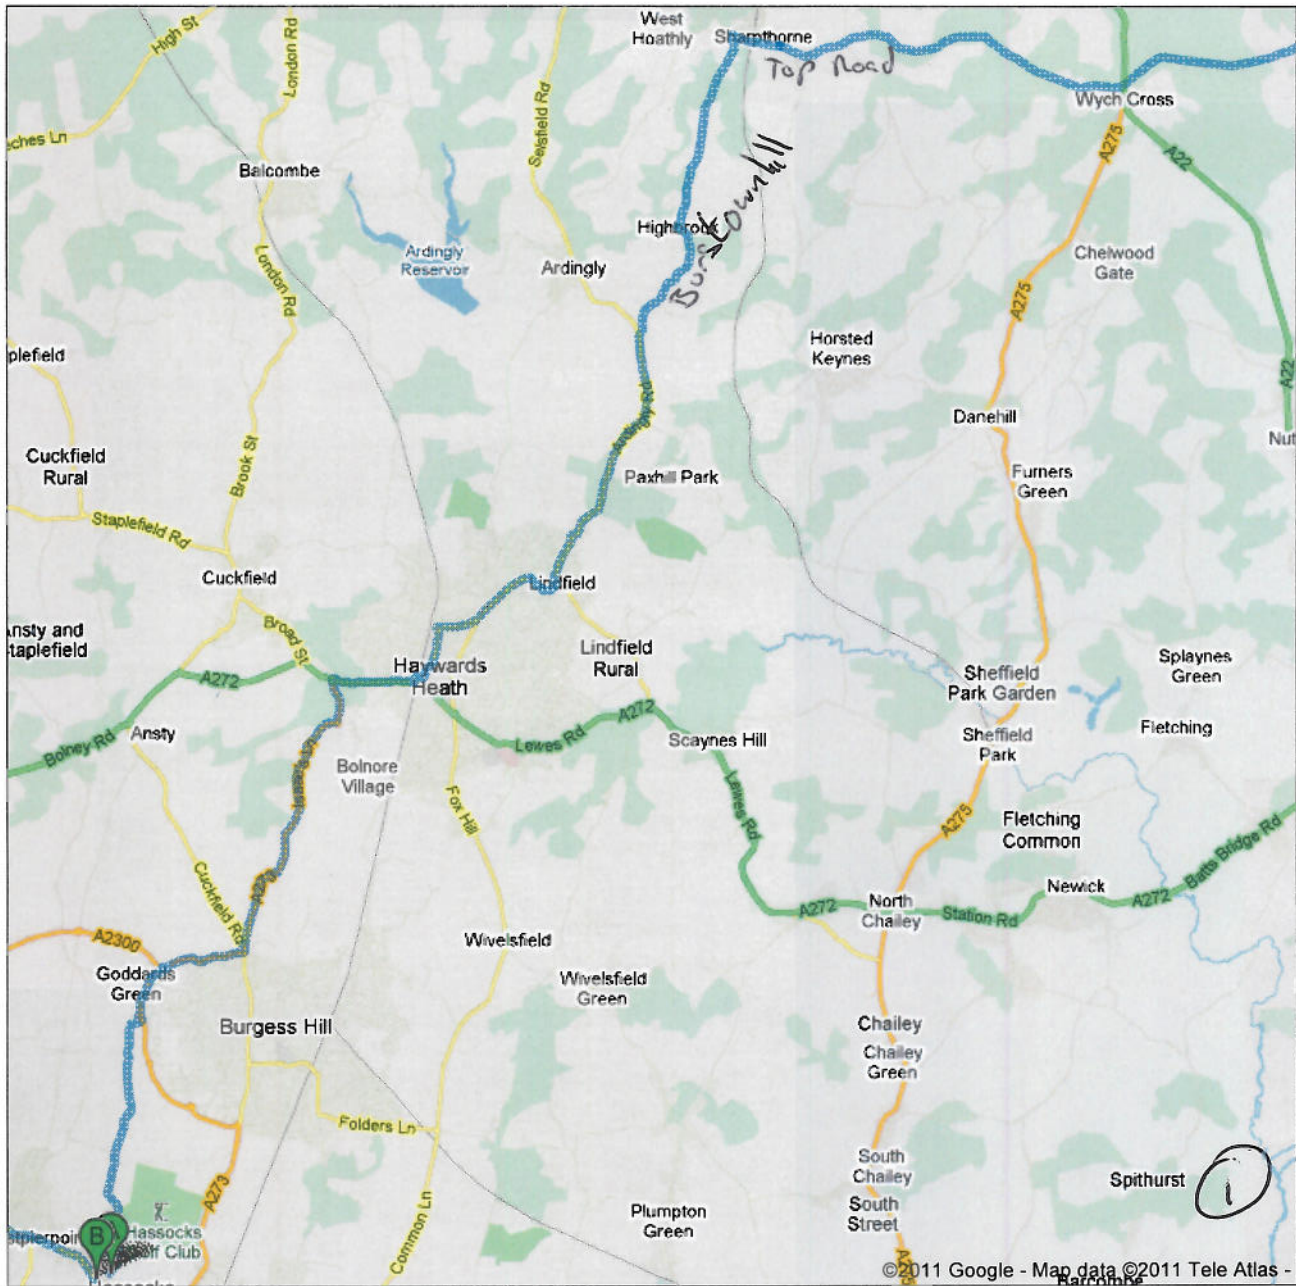

Directions to Hassocks Rd/B2116
84.4 mi – about 3 hours 5 mins

Directions to Hassocks Rd/B2116
84.4 mi – about 3 hours 5 mins

Directions to Hassocks Rd/B2116
84.4 mi – about 3 hours 5 mins

Directions to Hassocks Rd/B2116
82.8 mi – about 3 hours 4 mins

Directions to Hassocks Rd/B2116
84.4 mi – about 3 hours 5 mins

Directions to Hassocks Rd/B2116
84.4 mi – about 3 hours 5 mins

Directions to Hassocks Rd/B2116
84.4 mi – about 3 hours 5 mins

Directions to Hassocks Rd/B2116
84.4 mi – about 3 hours 5 mins

Directions to Hassocks Rd/B2116
84.4 mi – about 3 hours 5 mins

©2011 Google - Map data ©2011 Tele Atlas

Directions to Hassocks Rd/B2116
82.8 mi – about 3 hours 4 mins

Directions to Hassocks Rd/B2116
82.8 mi – about 3 hours 4 mins

Directions to Hassocks Rd/B2116
82.8 mi – about 3 hours 4 mins