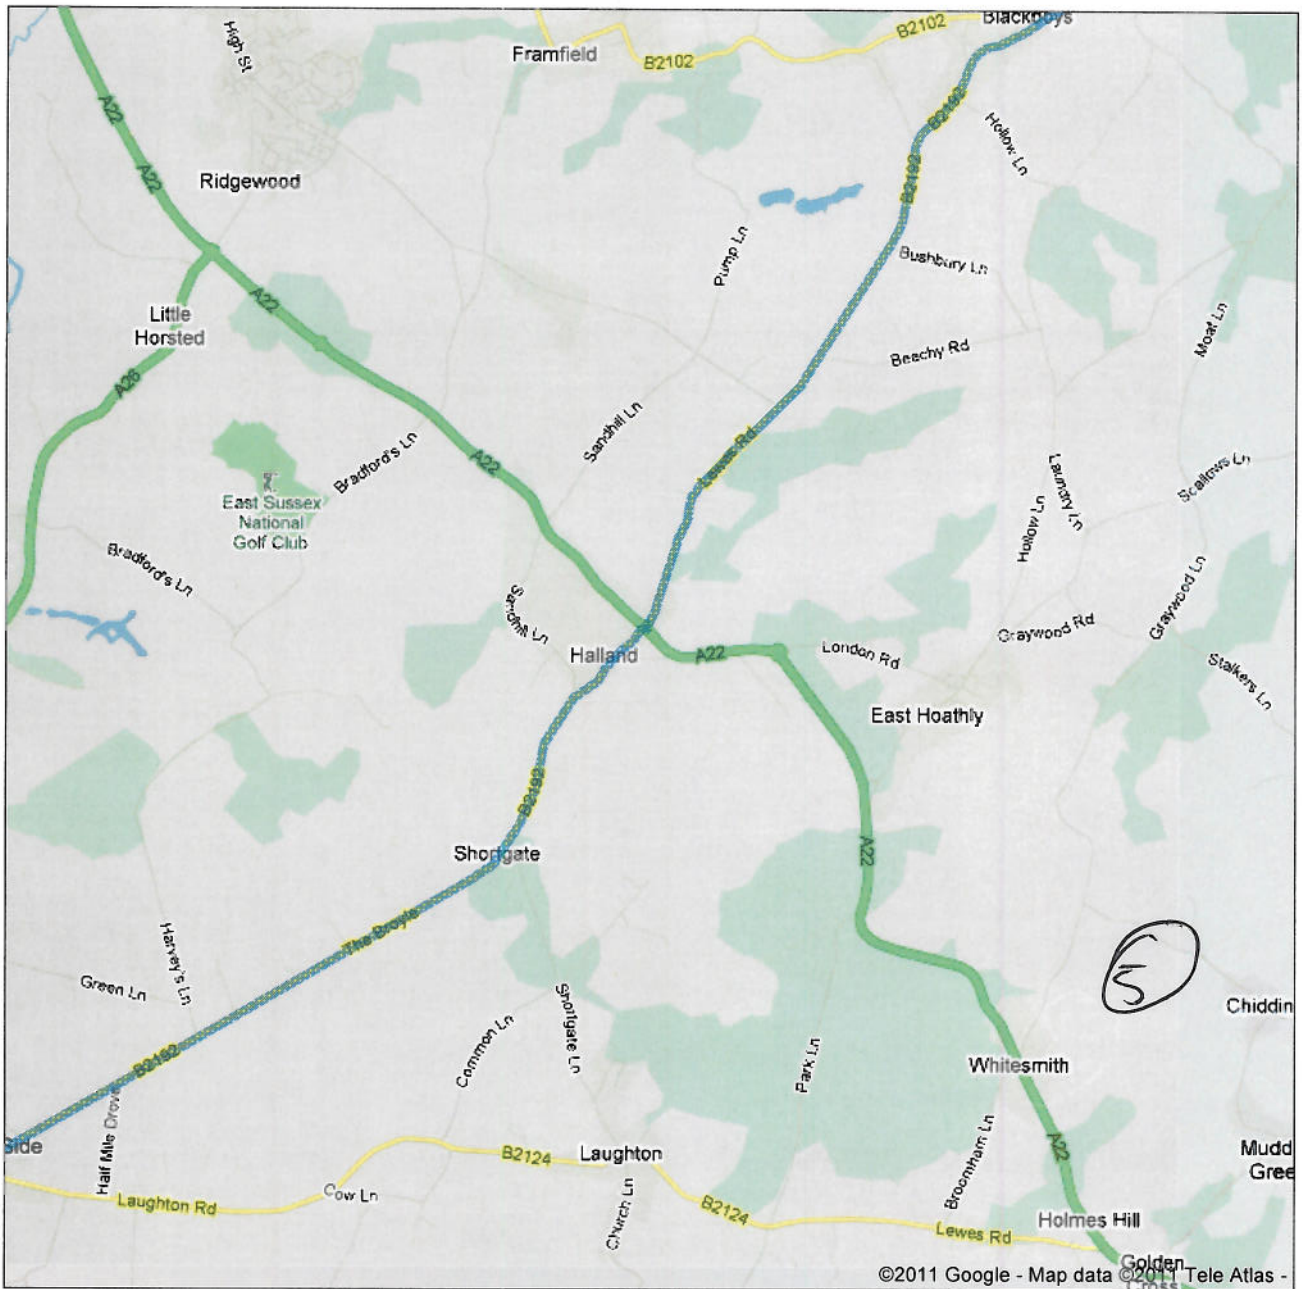

Directions to Hassocks Rd/B2116
84.4 mi – about 3 hours 5 mins

Directions to Hassocks Rd/B2116
84.4 mi – about 3 hours 5 mins

Directions to Hassocks Rd/B2116
84.4 mi – about 3 hours 5 mins

Directions to Hassocks Rd/B2116
82.8 mi – about 3 hours 4 mins

Directions to Hassocks Rd/B2116
84.4 mi – about 3 hours 5 mins

Directions to Hassocks Rd/B2116
84.4 mi – about 3 hours 5 mins

Directions to Hassocks Rd/B2116
84.4 mi – about 3 hours 5 mins

Directions to Hassocks Rd/B2116
84.4 mi – about 3 hours 5 mins

Directions to Hassocks Rd/B2116
84.4 mi – about 3 hours 5 mins

©2011 Google - Map data ©2011 Tele Atlas

Directions to Hassocks Rd/B2116
82.8 mi – about 3 hours 4 mins

Directions to Hassocks Rd/B2116
82.8 mi – about 3 hours 4 mins

Directions to Hassocks Rd/B2116
82.8 mi – about 3 hours 4 mins