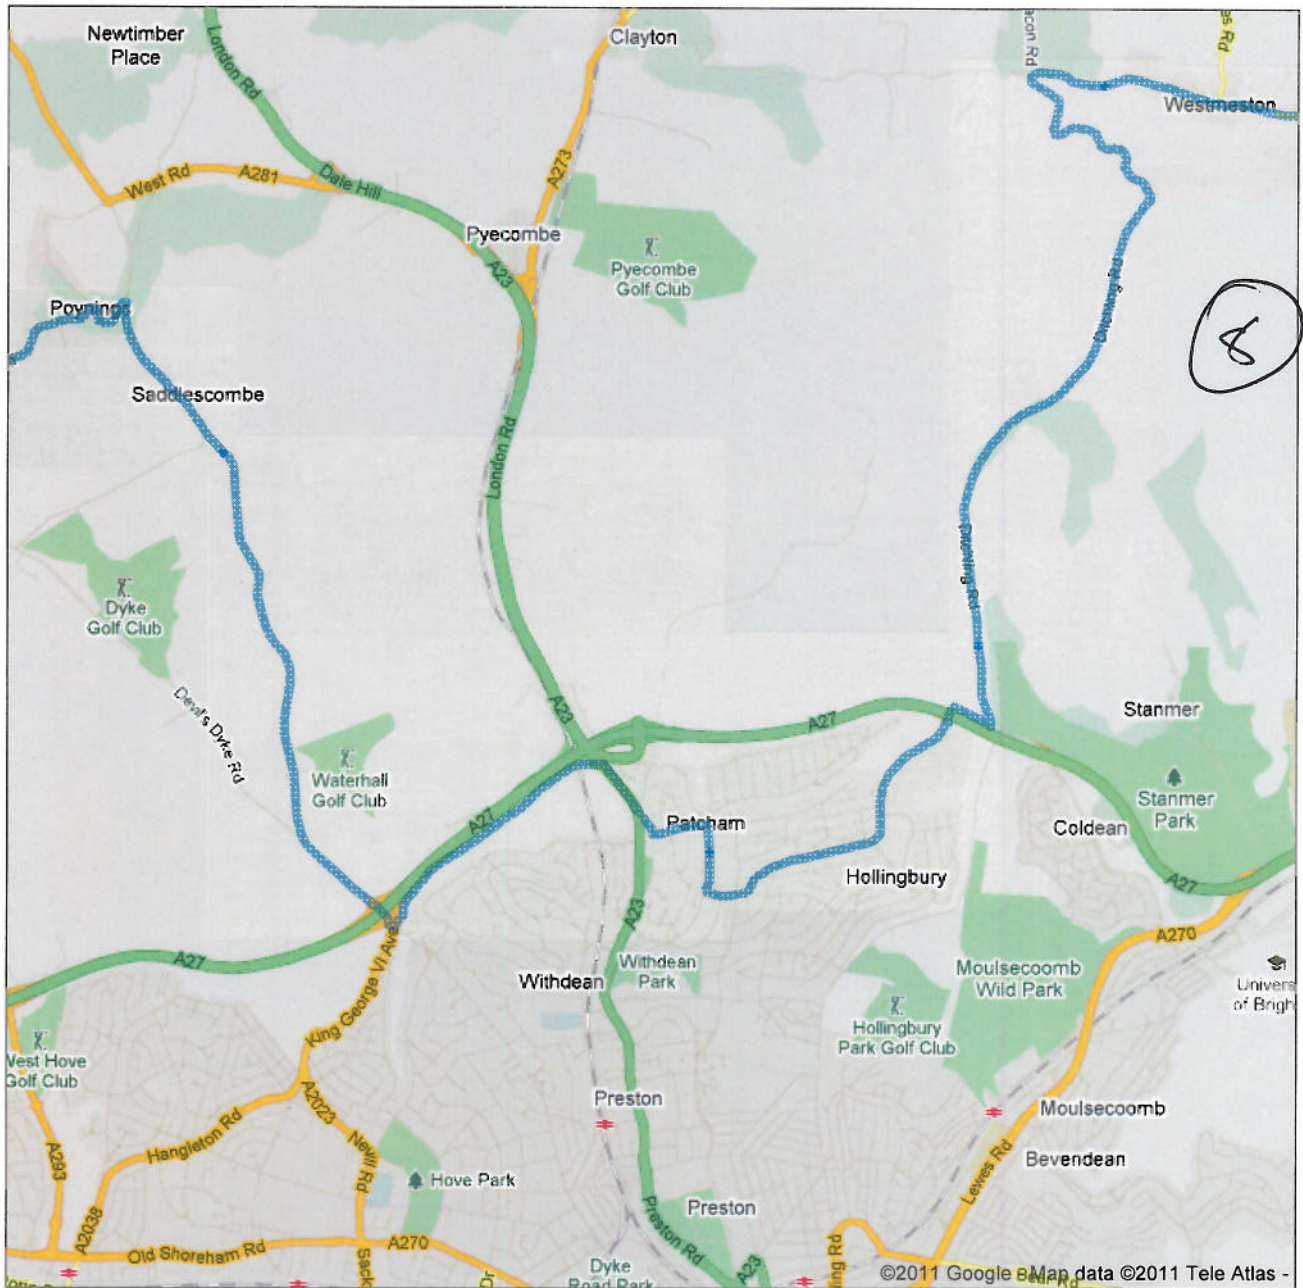

Directions to Hassocks Rd/B2116
84.4 mi – about 3 hours 5 mins

Directions to Hassocks Rd/B2116
84.4 mi – about 3 hours 5 mins

Directions to Hassocks Rd/B2116
84.4 mi – about 3 hours 5 mins

Directions to Hassocks Rd/B2116
82.8 mi – about 3 hours 4 mins

Directions to Hassocks Rd/B2116
84.4 mi – about 3 hours 5 mins

Directions to Hassocks Rd/B2116
84.4 mi – about 3 hours 5 mins

Directions to Hassocks Rd/B2116
84.4 mi – about 3 hours 5 mins

Directions to Hassocks Rd/B2116
84.4 mi – about 3 hours 5 mins

Directions to Hassocks Rd/B2116
84.4 mi – about 3 hours 5 mins

©2011 Google - Map data ©2011 Tele Atlas

Directions to Hassocks Rd/B2116
82.8 mi – about 3 hours 4 mins

Directions to Hassocks Rd/B2116
82.8 mi – about 3 hours 4 mins

Directions to Hassocks Rd/B2116
82.8 mi – about 3 hours 4 mins