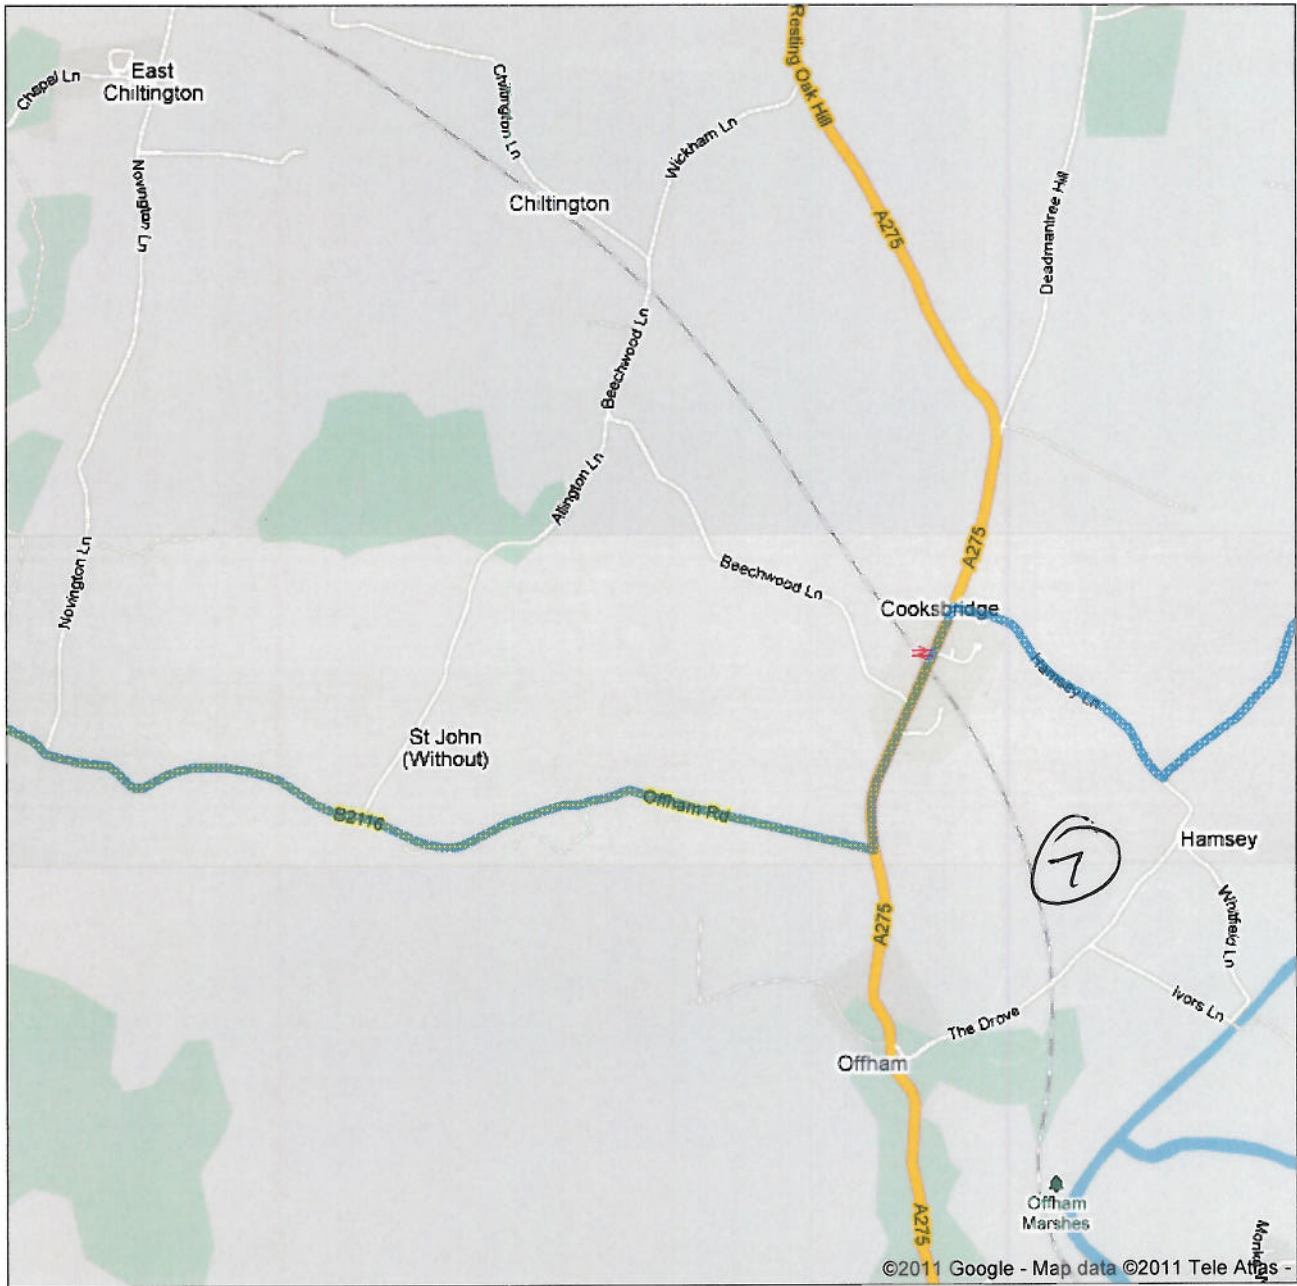

Directions to Hassocks Rd/B2116
84.4 mi – about 3 hours 5 mins

Directions to Hassocks Rd/B2116
84.4 mi – about 3 hours 5 mins

Directions to Hassocks Rd/B2116
84.4 mi – about 3 hours 5 mins

Directions to Hassocks Rd/B2116
82.8 mi – about 3 hours 4 mins

Directions to Hassocks Rd/B2116
84.4 mi – about 3 hours 5 mins

Directions to Hassocks Rd/B2116
84.4 mi – about 3 hours 5 mins

Directions to Hassocks Rd/B2116
84.4 mi – about 3 hours 5 mins

Directions to Hassocks Rd/B2116
84.4 mi – about 3 hours 5 mins

Directions to Hassocks Rd/B2116
84.4 mi – about 3 hours 5 mins

©2011 Google - Map data ©2011 Tele Atlas

Directions to Hassocks Rd/B2116
82.8 mi – about 3 hours 4 mins

Directions to Hassocks Rd/B2116
82.8 mi – about 3 hours 4 mins

Directions to Hassocks Rd/B2116
82.8 mi – about 3 hours 4 mins